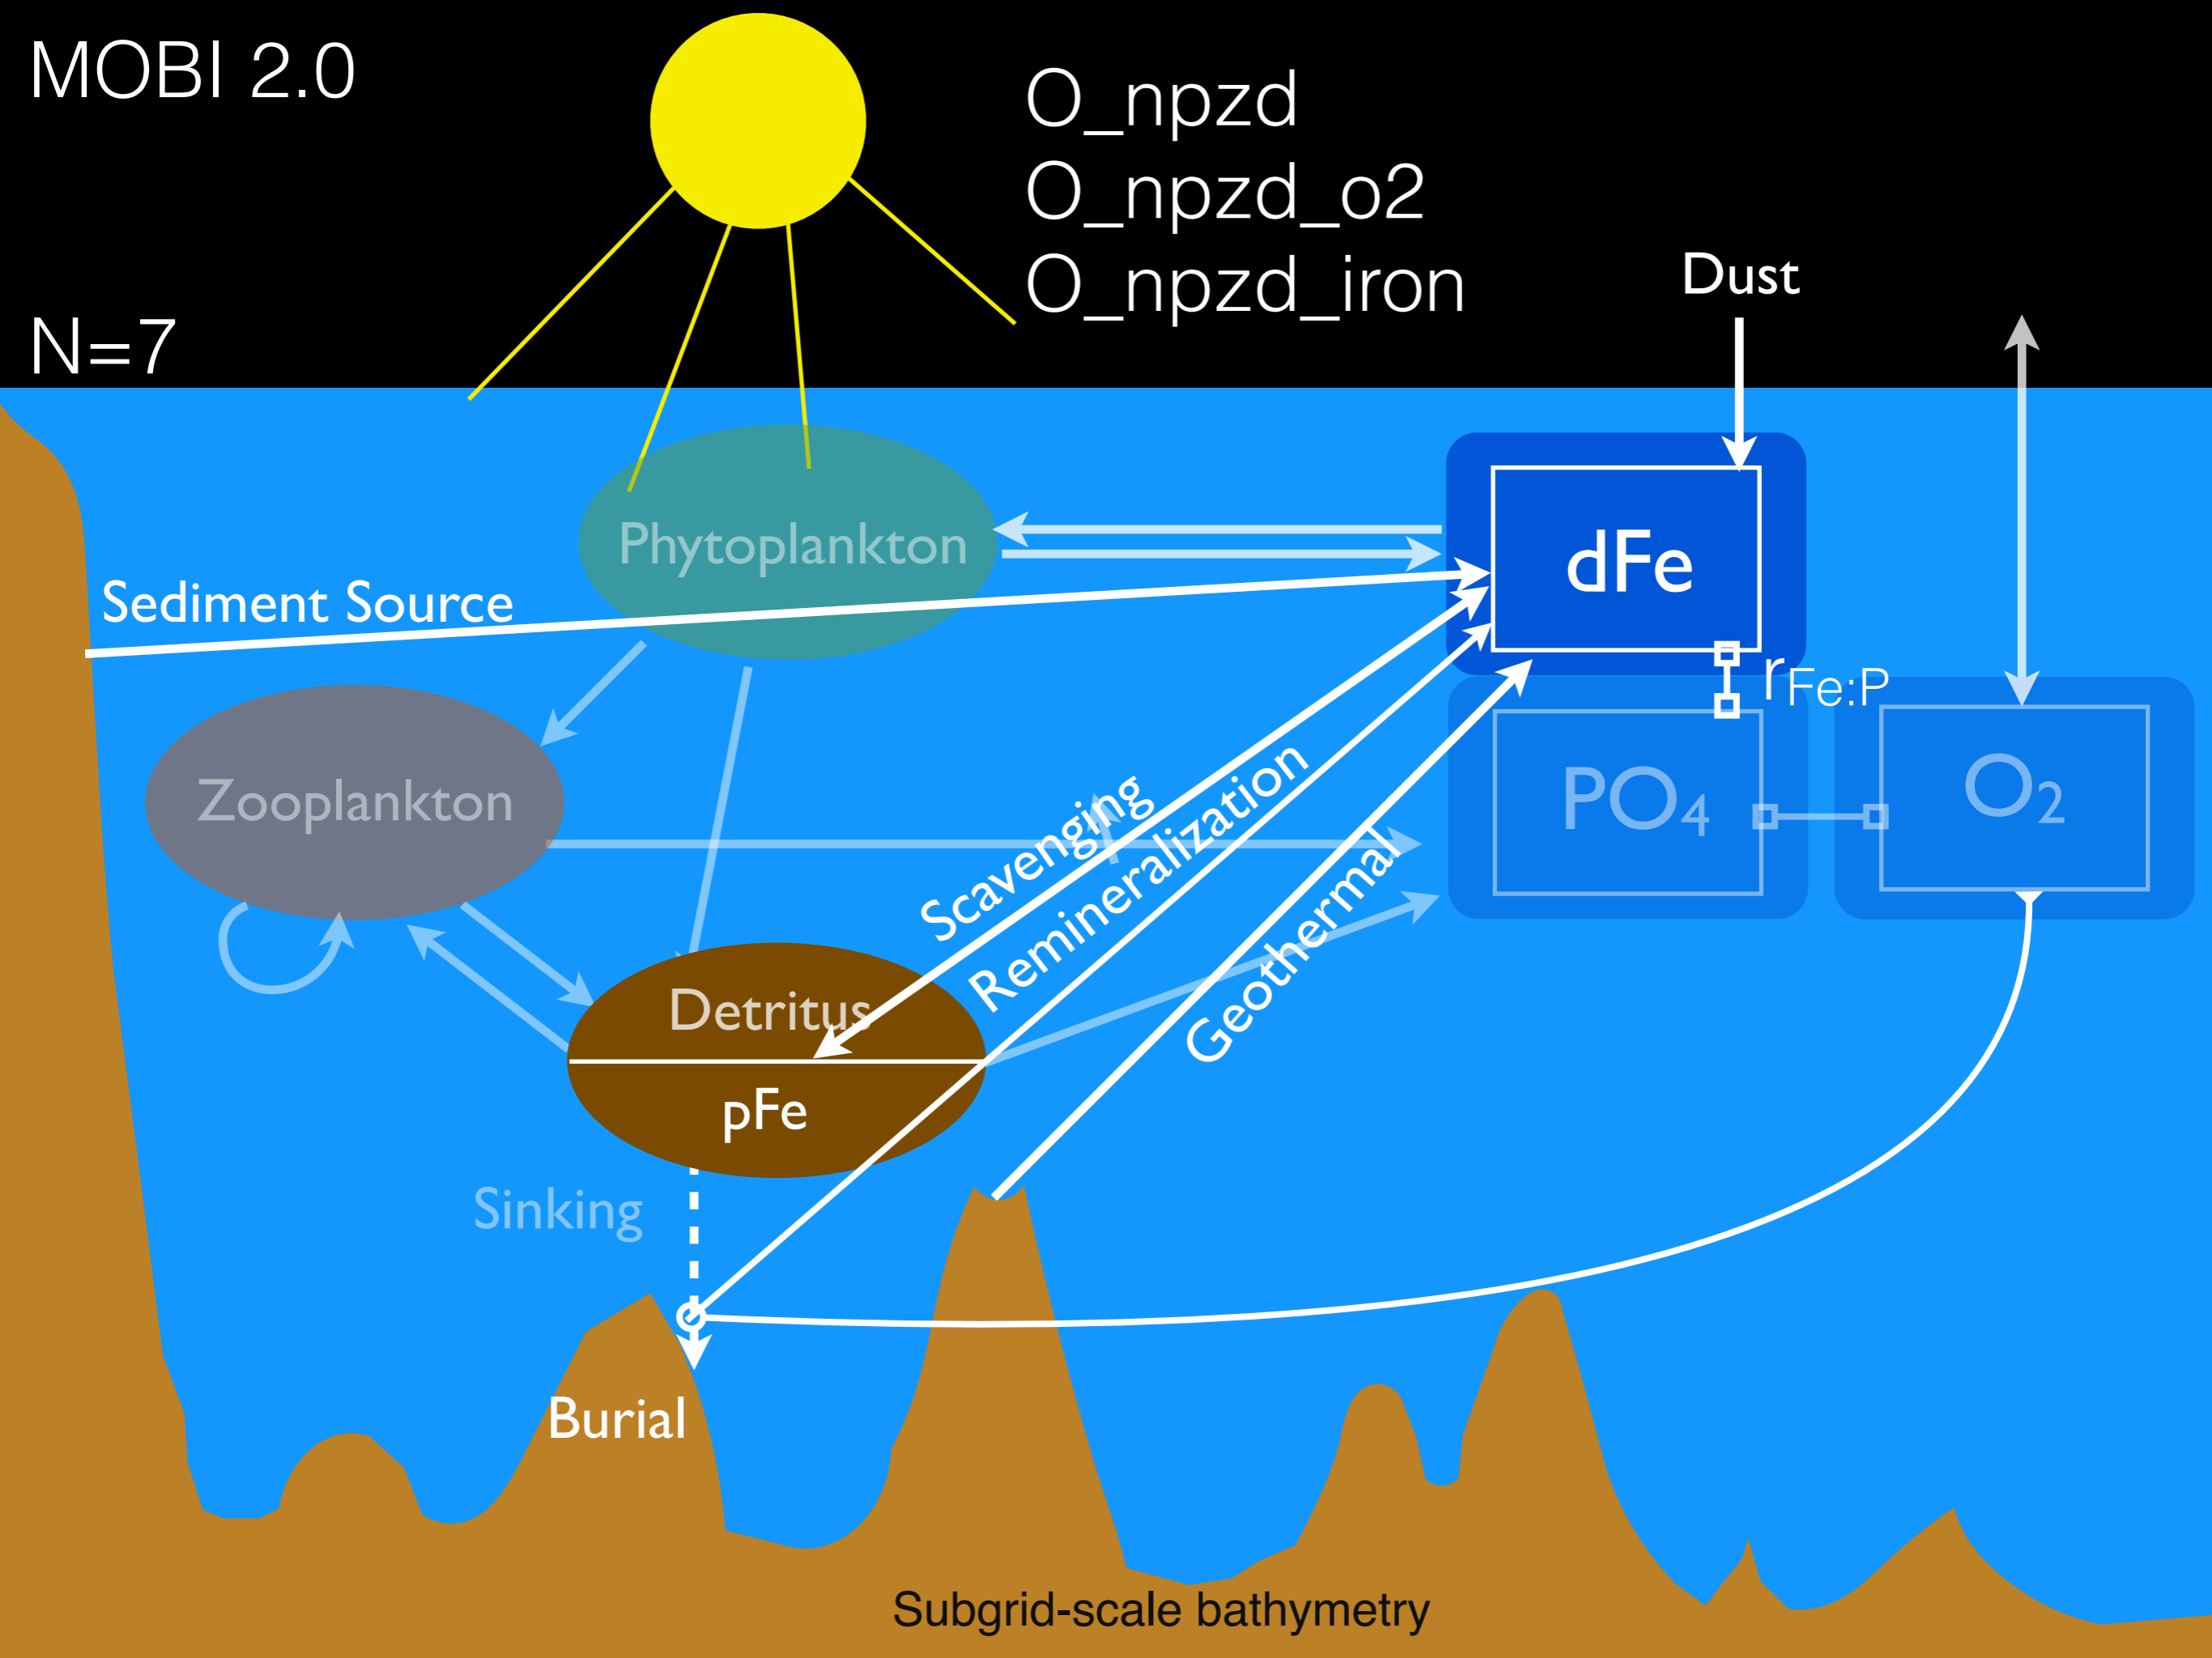

MOBI 2.0

N=7

O_npzd
O_npzd_o2
O_npzd_iron