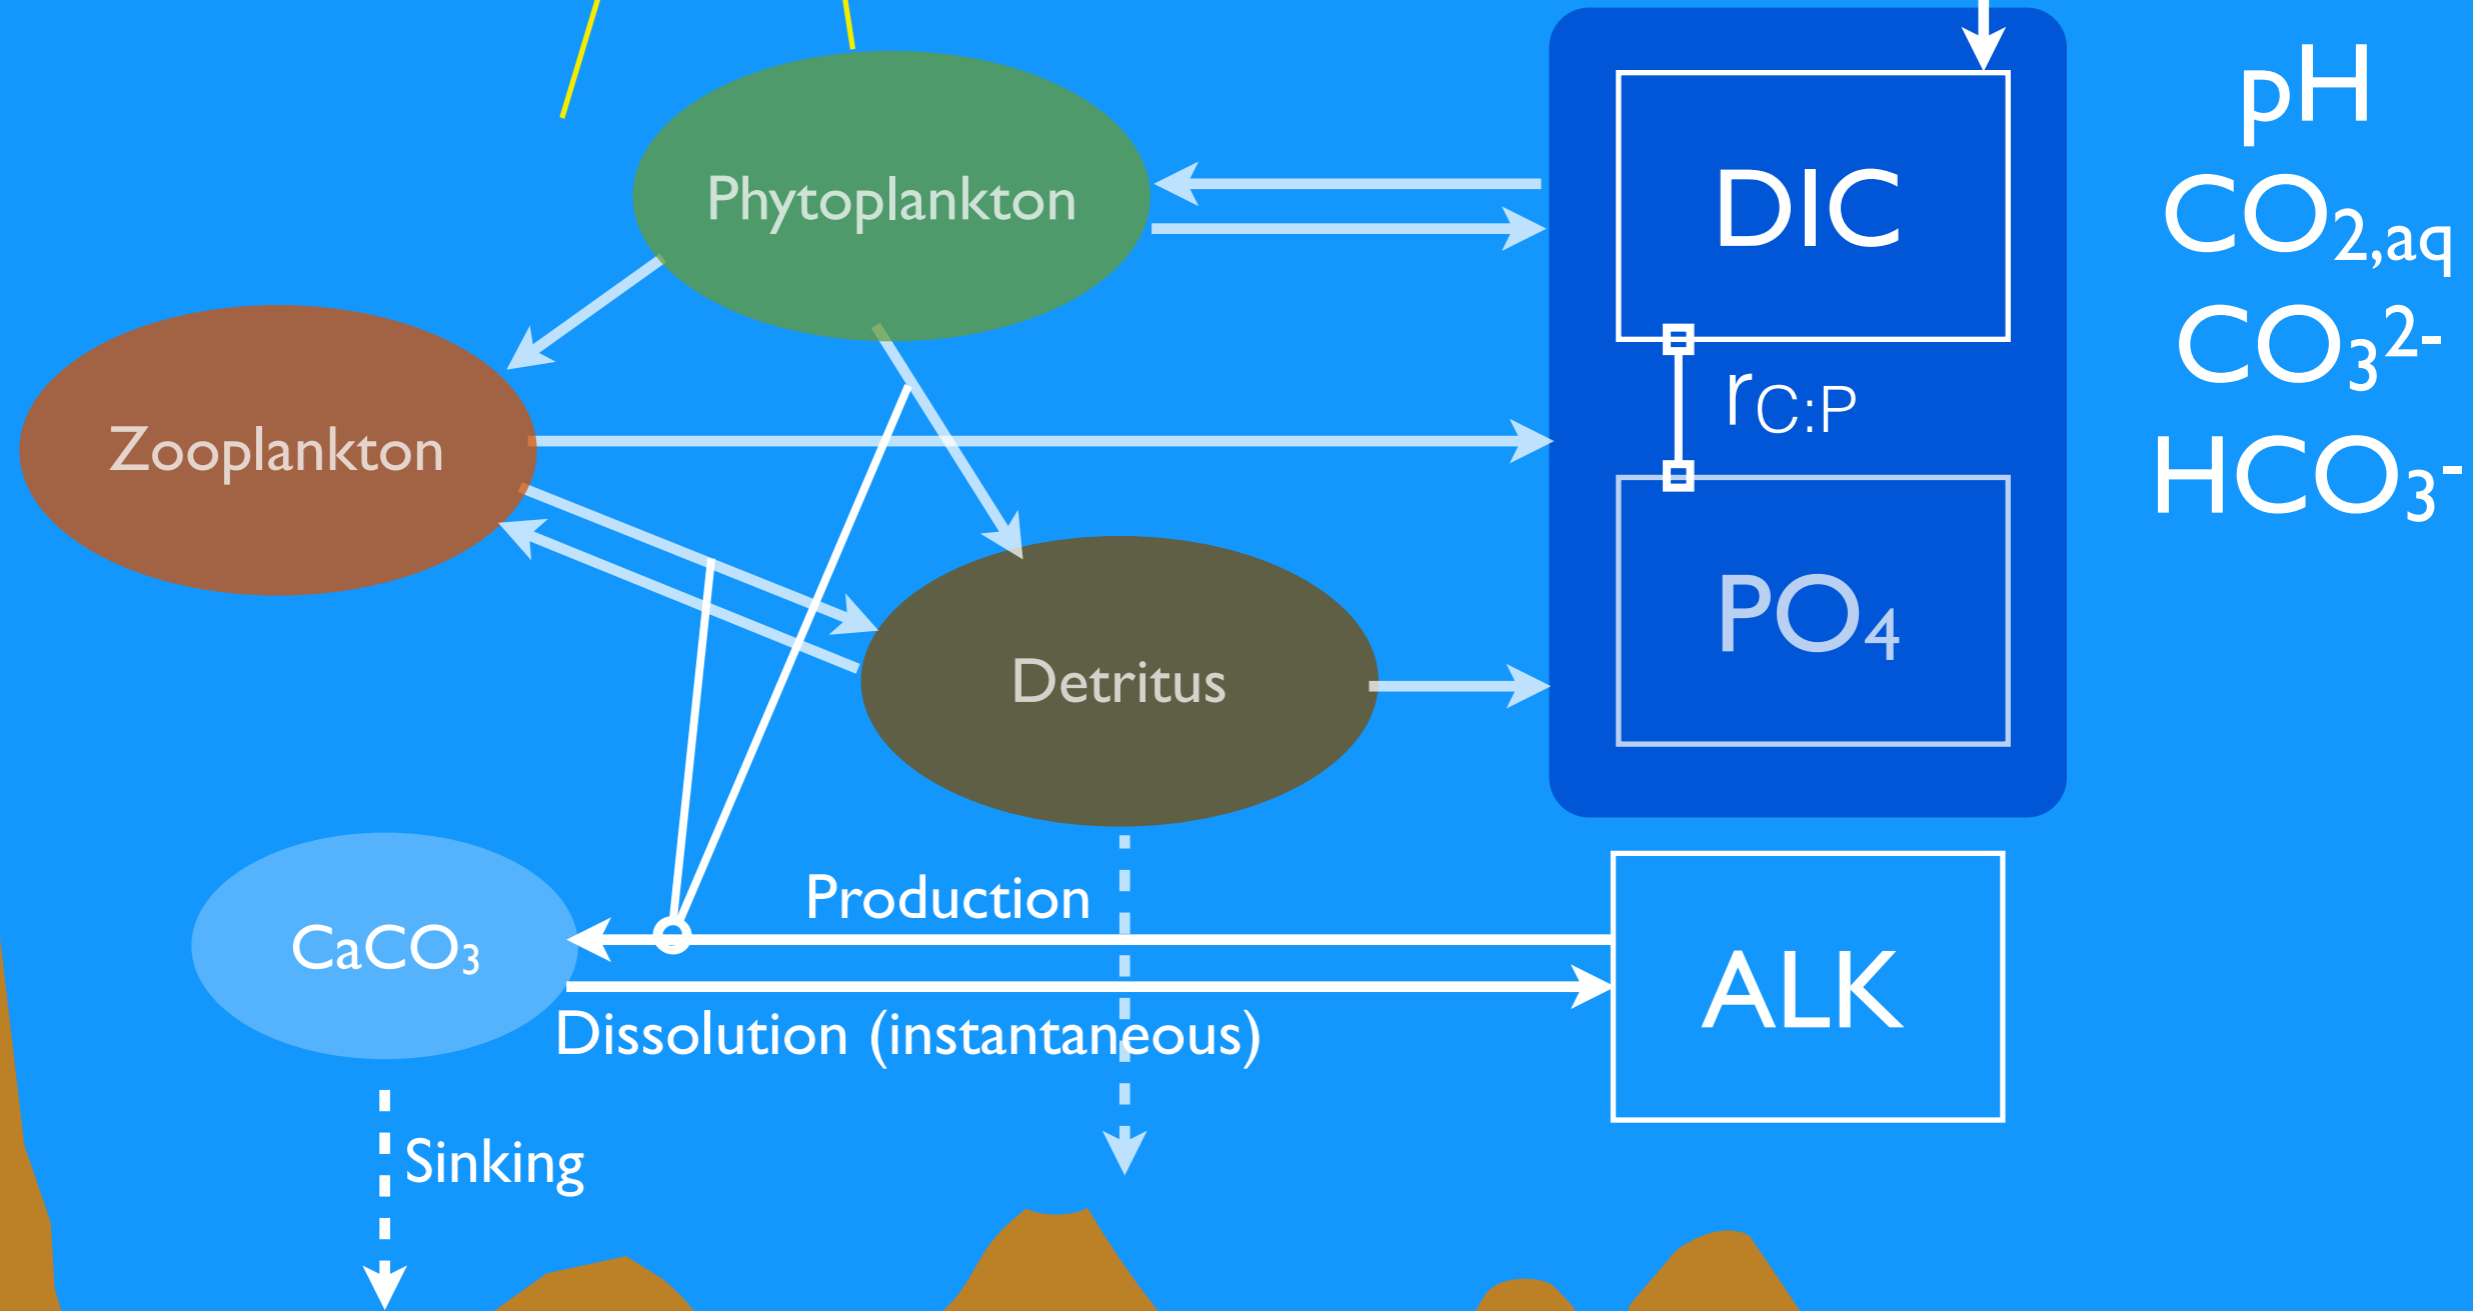

r<sub>P:O</sub>

Zooplankton

Phytoplankton

Detritus

Subgrid-scale bathymetry

# MOBI 2.0

1.9 model years/CPU min  
or  
760 model years / day

N=6

O\_npzd  
O\_carbon  
O\_npzd\_alk

CO<sub>2</sub>

Air-Sea Gas Exchange