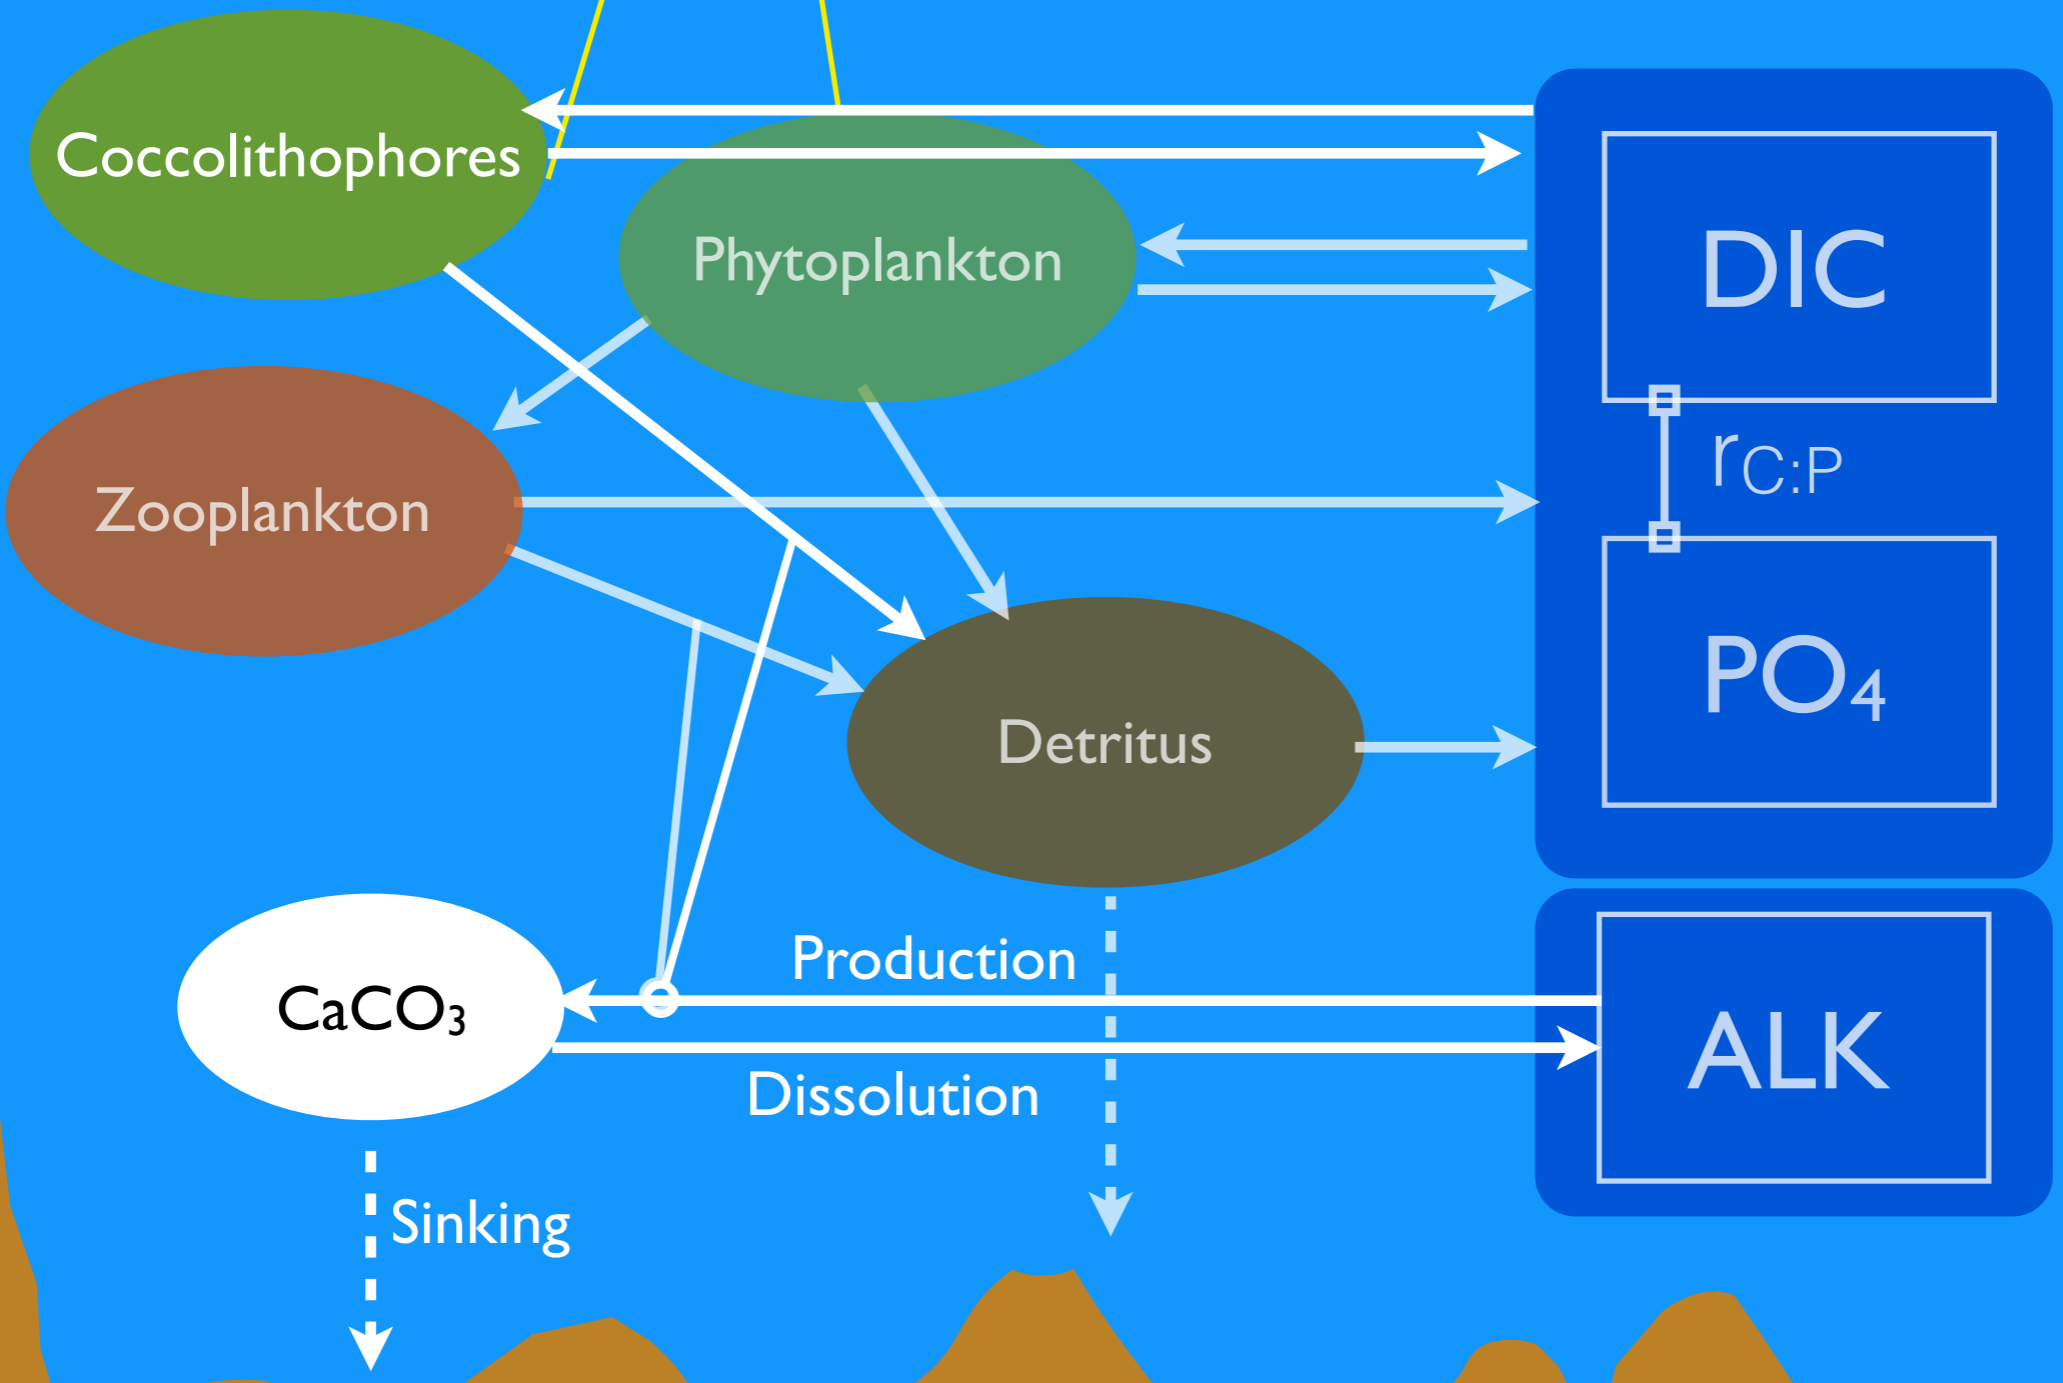

MOBI 2.0

2.2 model years/CPU min
or
650 model years / day

N=8

O_npzd
O_carbon
O_npzd_alk
O_npzd_caco3