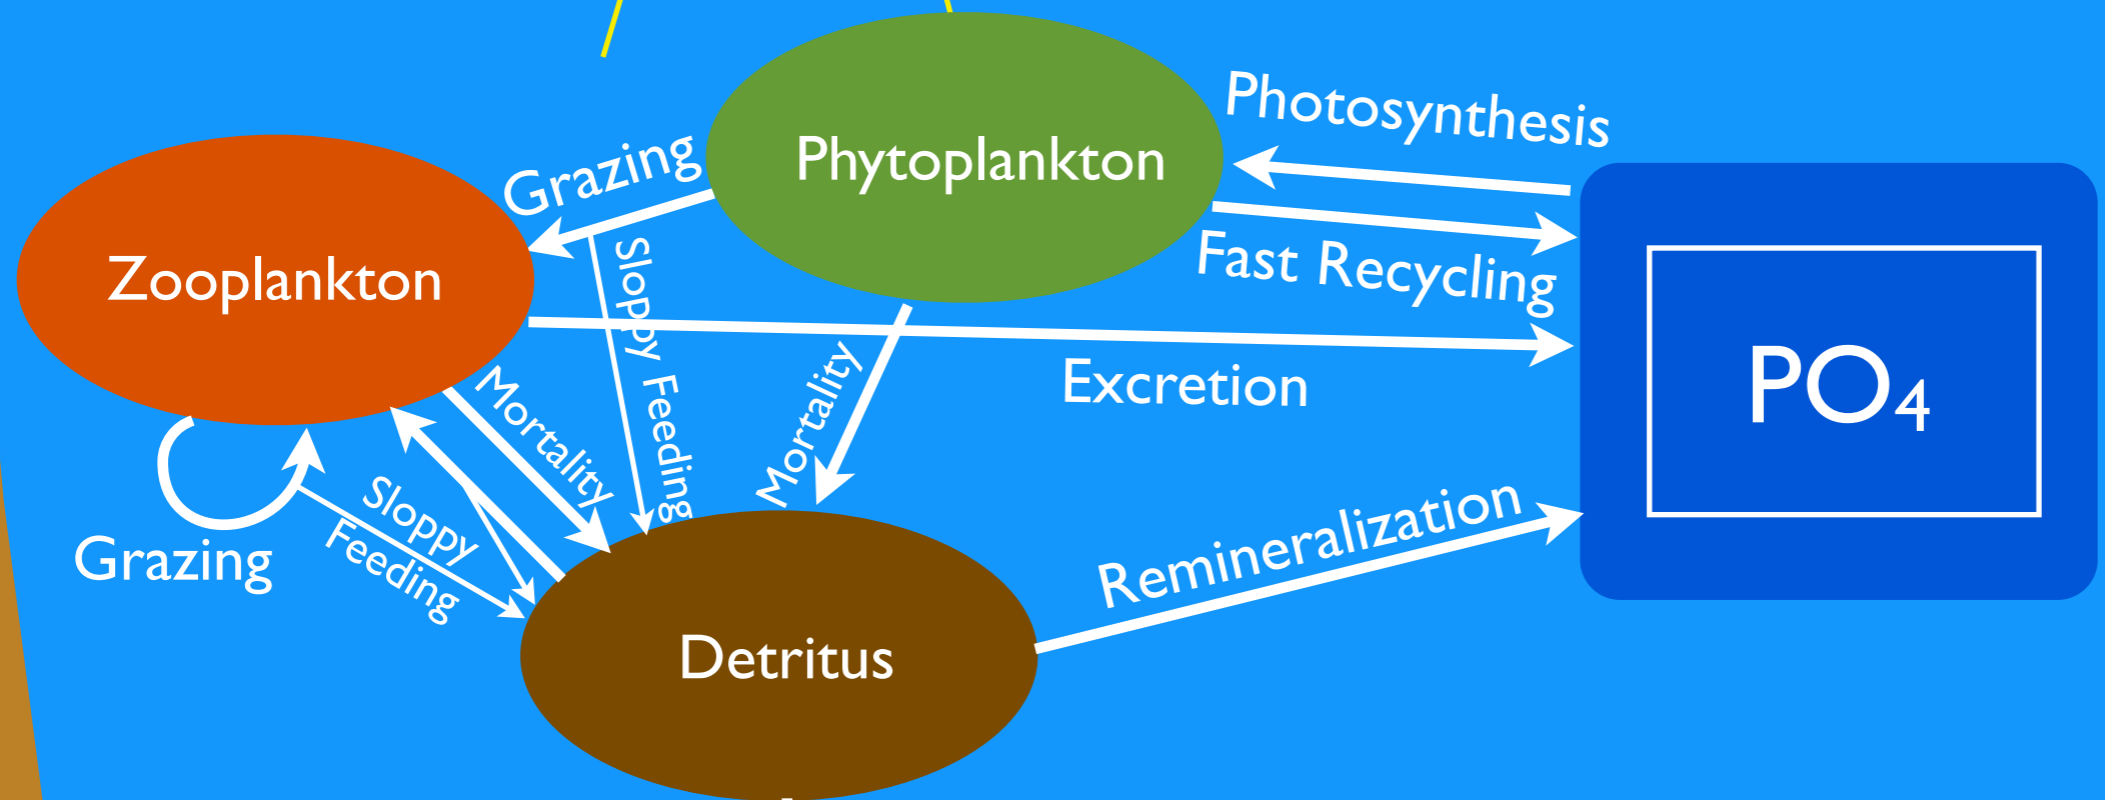

MOBI 2.0

1.6 model years/CPU min
or
900 model years / day

N=4

O_npzd

Subgrid-scale bathymetry