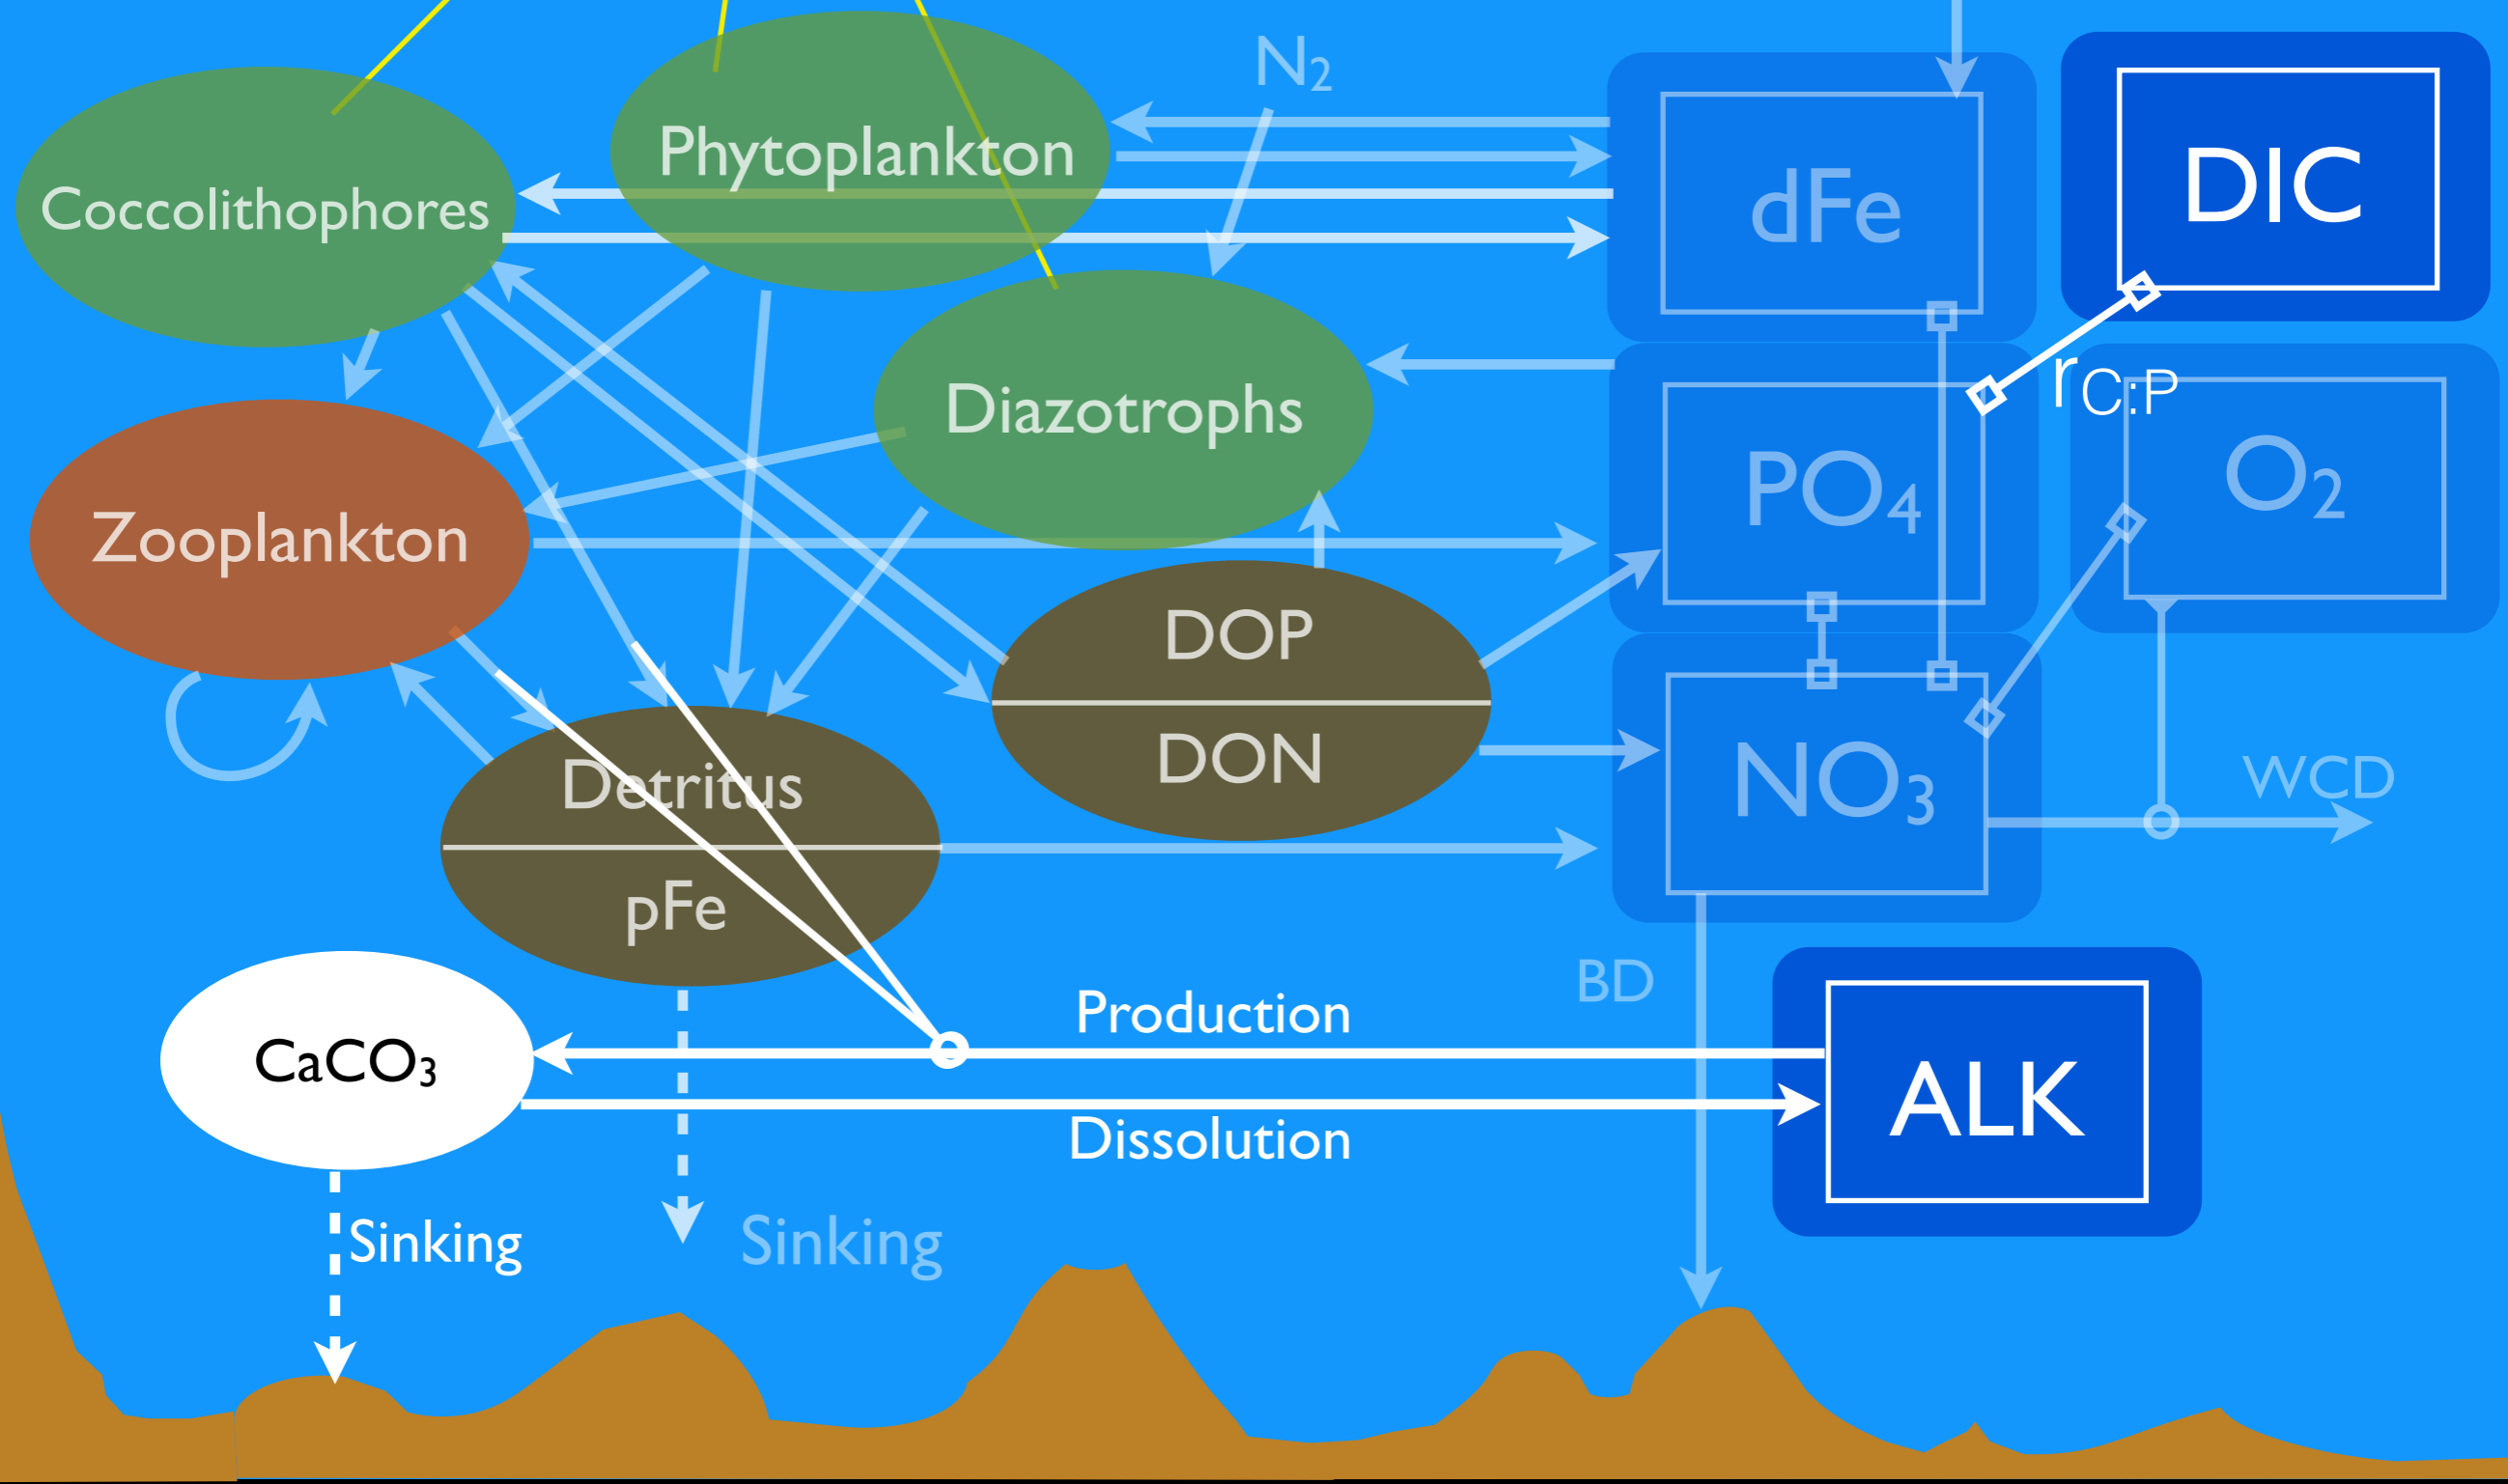

MOBI 2.0

3.3 model years/CPU min
or
440 model years / day

N=15

O_npzd
O_npzd_o2
O_npzd_nitrogen
O_npzd_iron
O_carbon
O_npzd_alk
O_npzd_caco3