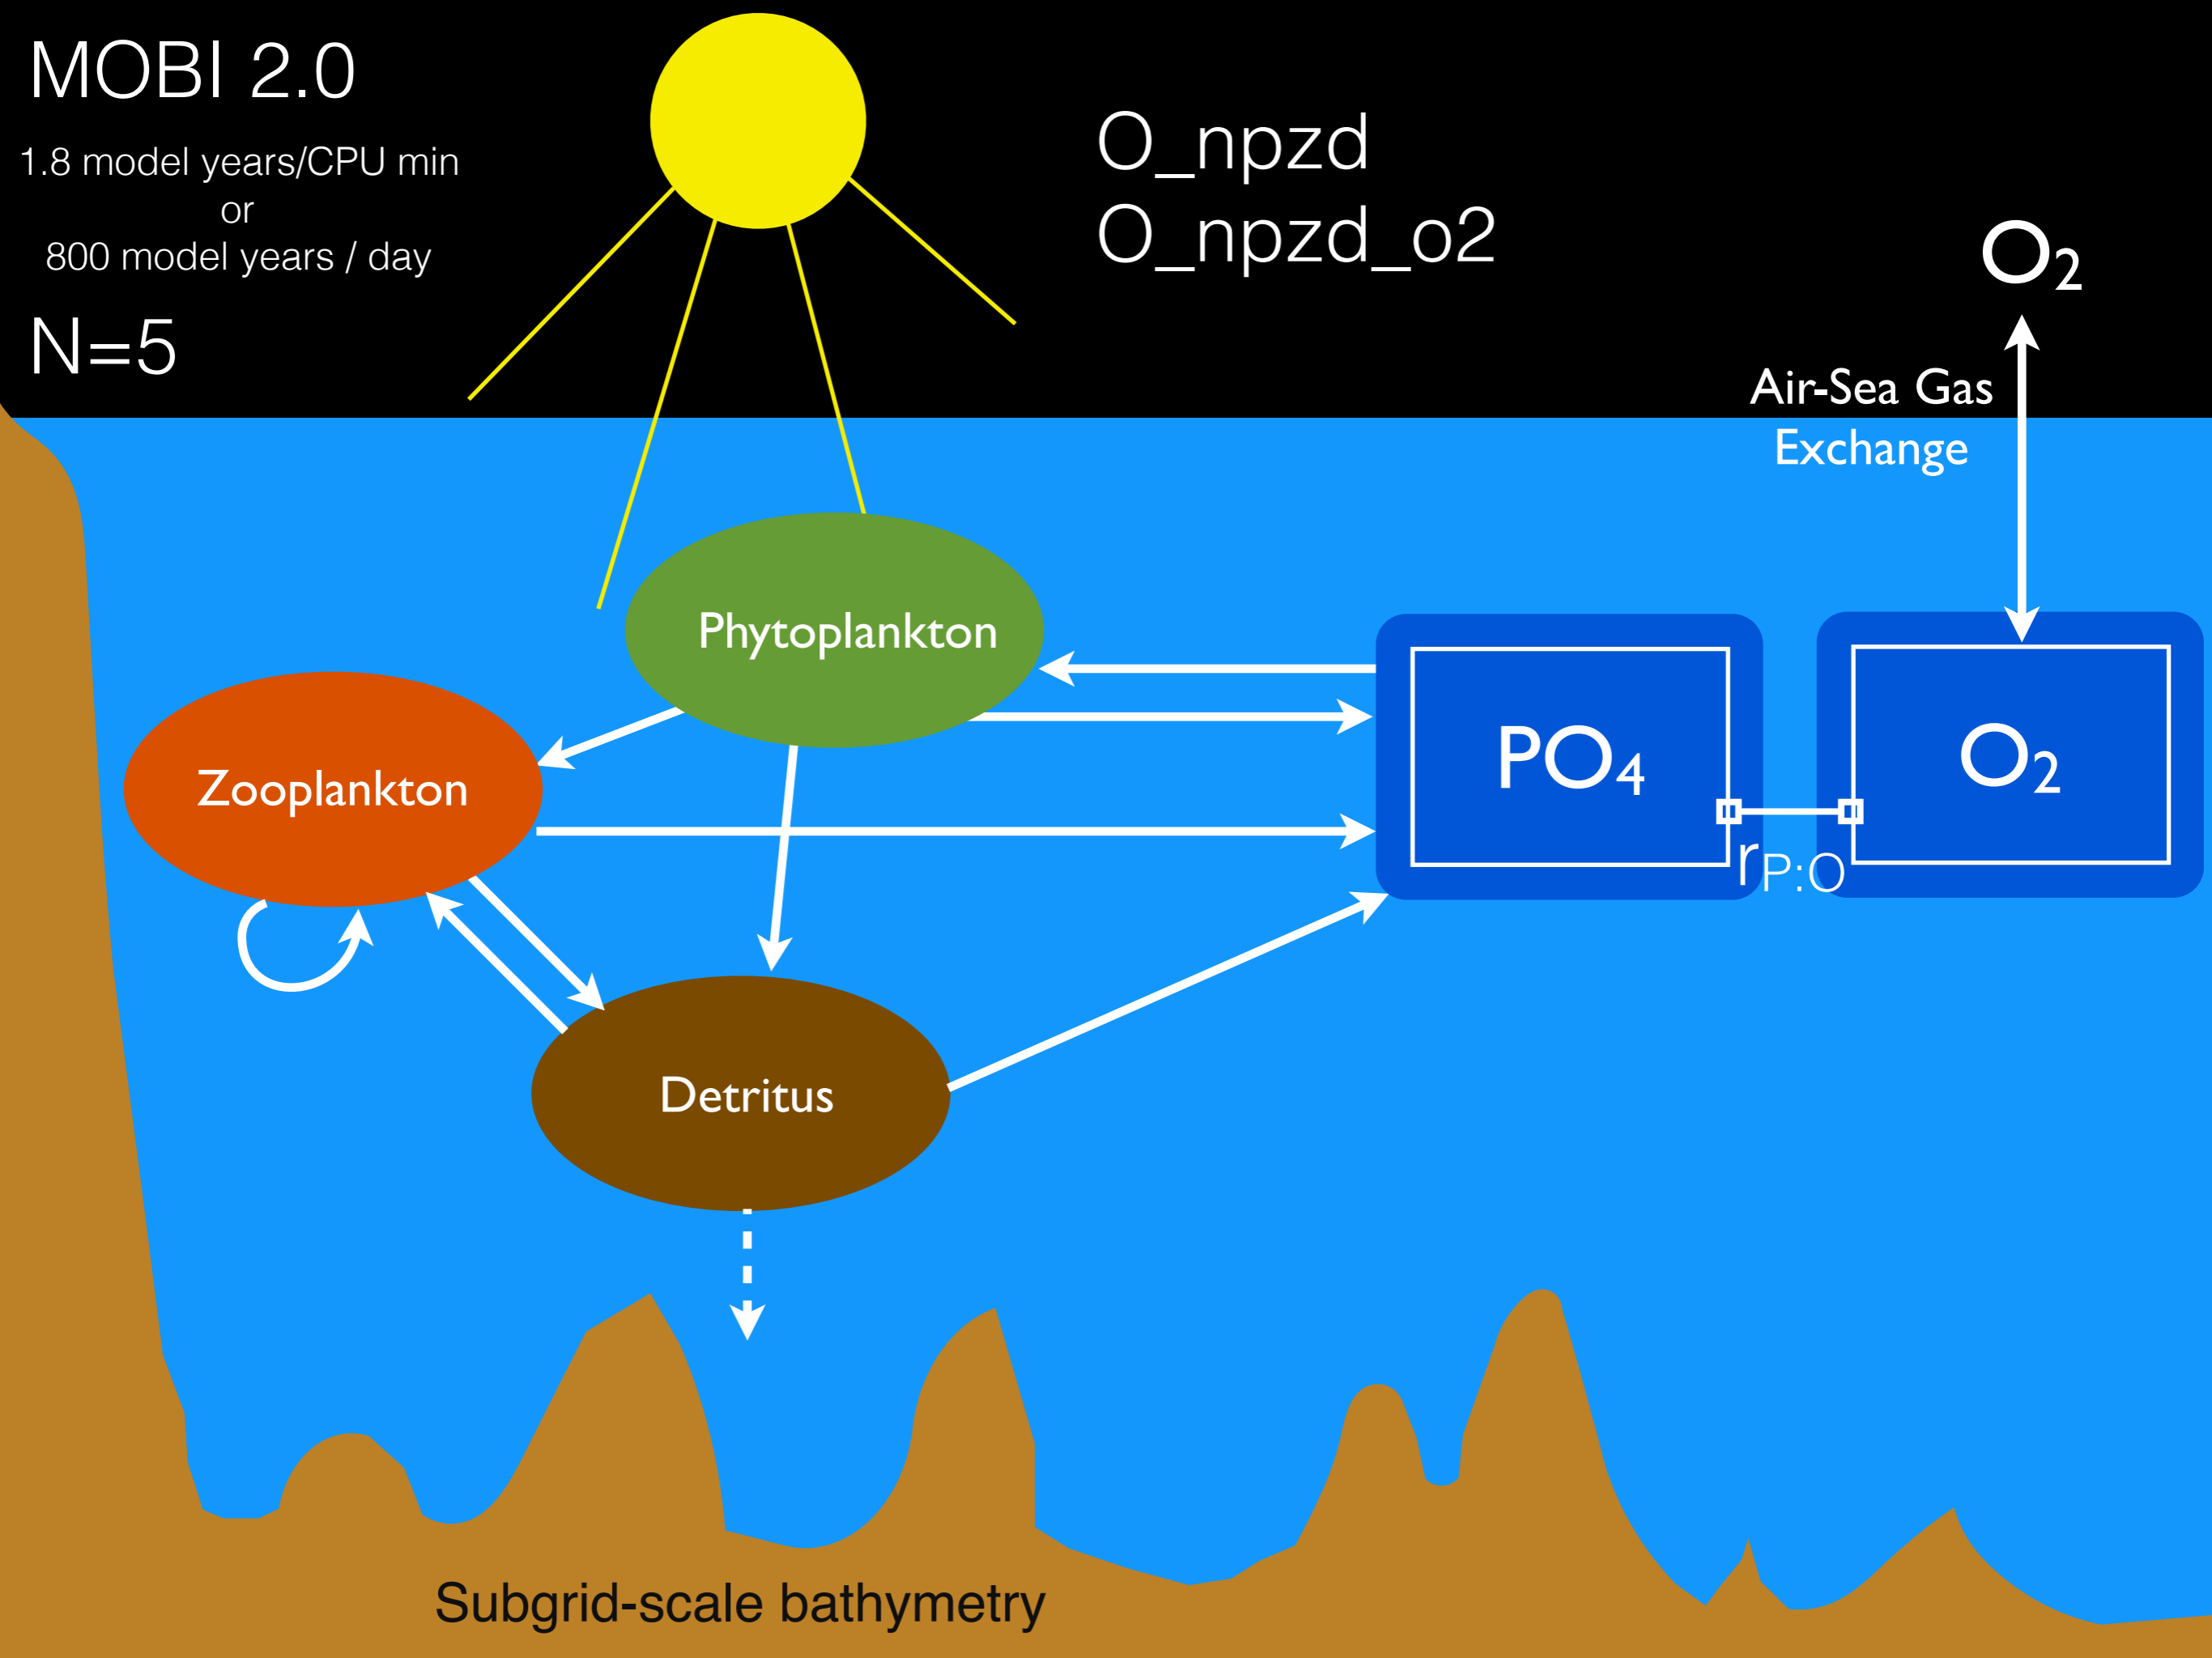

# MOBI 2.0

Model of Ocean Biogeochemistry and Isotopes

DIC

$^{15}\text{N}$

$\text{CaCO}_3$

$^{13}\text{C}$

Detritus

MOBI's  
Trees of Possibilities

# MOBI 2.0

1.6 model years/CPU min  
or  
900 model years / day

N=4

O\_npzd

Subgrid-scale bathymetry

# MOBI 2.0

1.8 model years/CPU min  
or  
800 model years / day

N=5

O\_npzd  
O\_npzd\_o2

Air-Sea Gas  
Exchange

O<sub>2</sub>

PO<sub>4</sub>

O<sub>2</sub>

r<sub>P:O</sub>

Zooplankton

Phytoplankton

Detritus

Subgrid-scale bathymetry