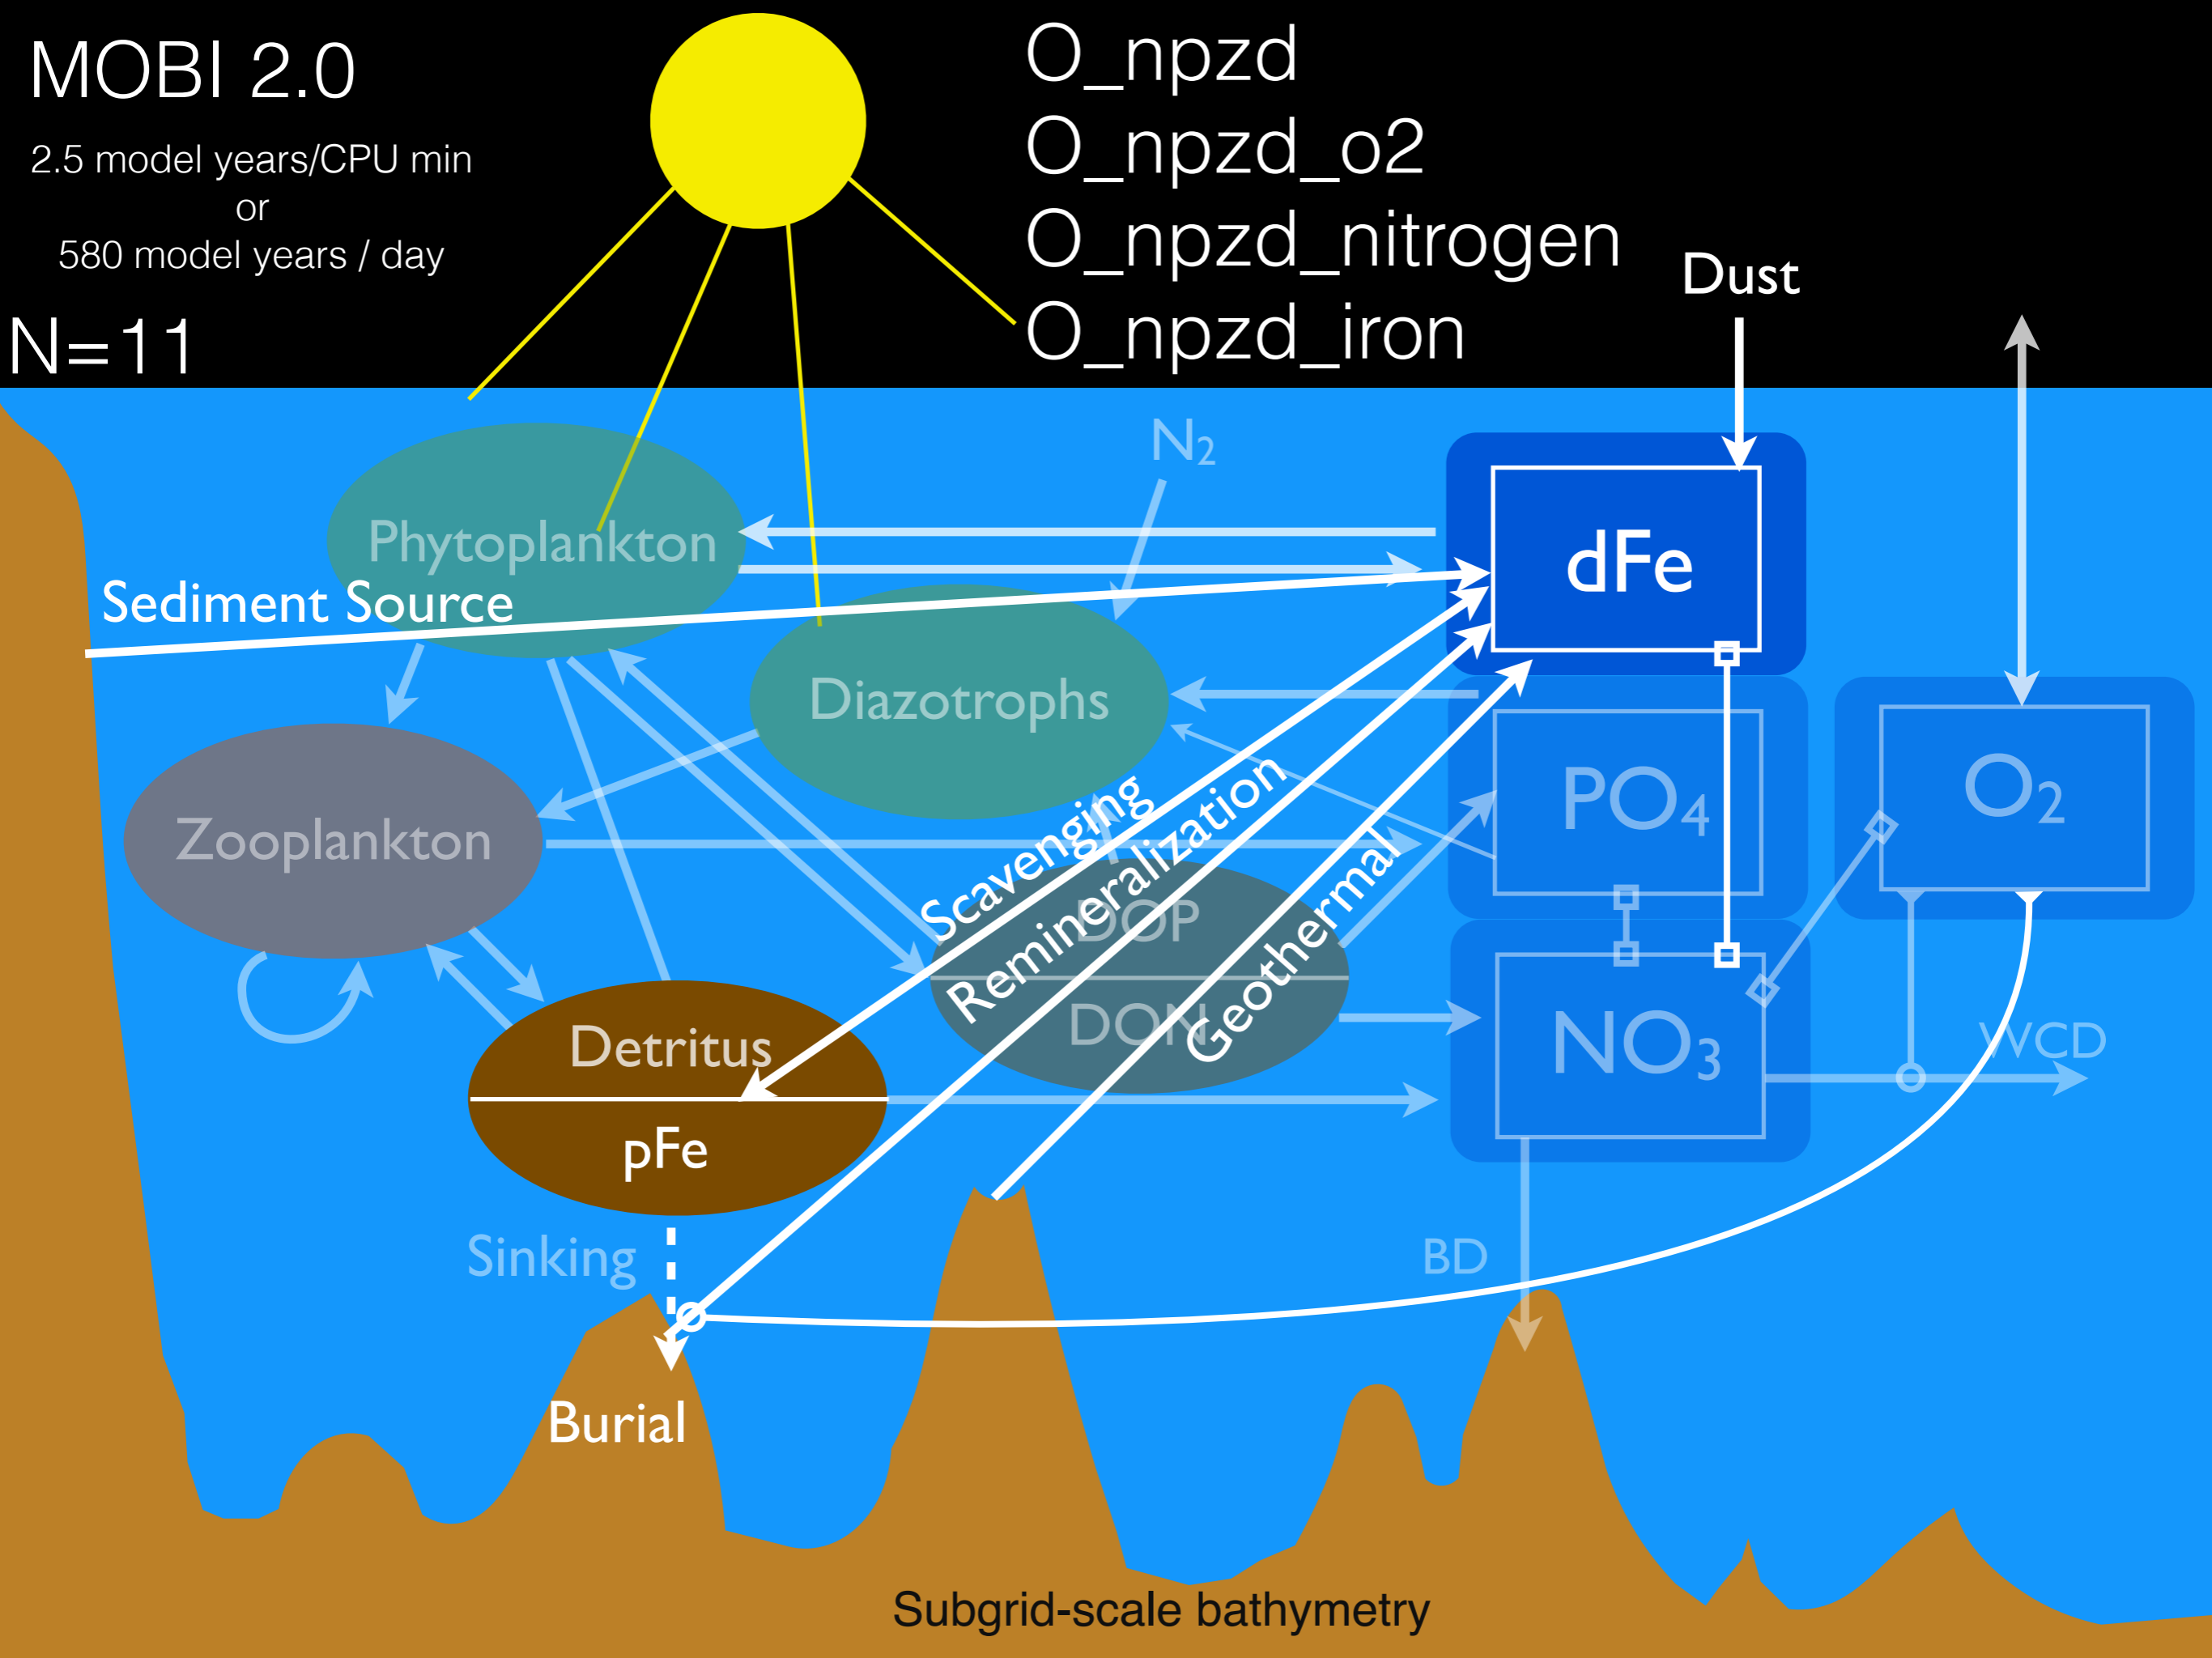

r<sub>P:O</sub>

Zooplankton

Phytoplankton

Detritus

Subgrid-scale bathymetry

# MOBI 2.0

2.3 model years/CPU min  
or  
600 model years / day

N=9

O\_npzd  
O\_npzd\_o2  
O\_npzd\_nitrogen

# MOBI 2.0

2.5 model years/CPU min  
or  
580 model years / day

N=11

O\_npzd  
O\_npzd\_o2  
O\_npzd\_nitrogen  
O\_npzd\_iron